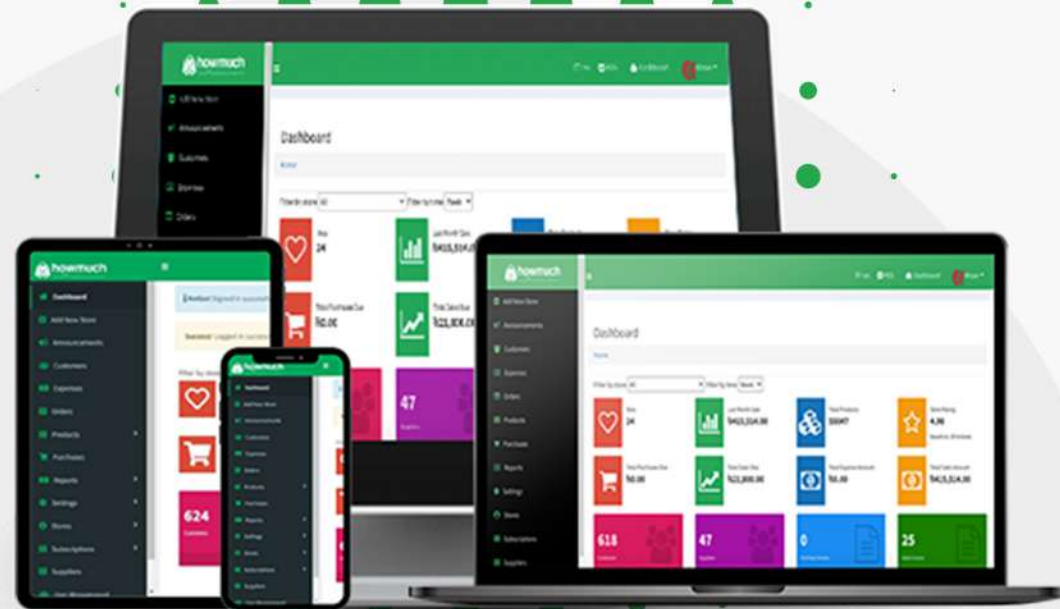

What is **Howmuch** Point Of Sale?

Howmuch POS has reporting tools to track customers and sales made on daily basis, spot trends, gain insights and manage your business with just fewer clicks. Howmuch POS is easy to navigate and is compatible with touch screen terminals and barcode scanners. Howmuch can operate in offline mode without internet connection and can be installed on any platform (iOS, Android, Windows, Mac).

Howmuch E-commerce allows anyone to setup an online store and sell their products. Howmuch store owners can also sell in physical location using Howmuch POS. If you are a Howmuch client with both an online and physical presence, your inventory and stock get synced so you can manage your store(s) from one account, on any device. We handle everything from your security to software updates so that you don't have to.

[Howmuch For Manufacturers](#) | [Howmuch For Distributors](#) | [Howmuch For Suppliers](#)

Payment Accepted

All the **features** your retail store needs

Real Time **Analytics**

Run on any **Platform**

State of **the Art POS**

Inventory **Management**

Order **Management**

Purchase **Management**

Warehouse **Management**

Supplier **Management**

Credit **Management**

Supporting all **business types**

✓ **Electronics Store**

✓ **Garments Store**

✓ **Pharmacies**

✓ **Super Store**

✓ **Toy Store**

✓ **Retail Store**